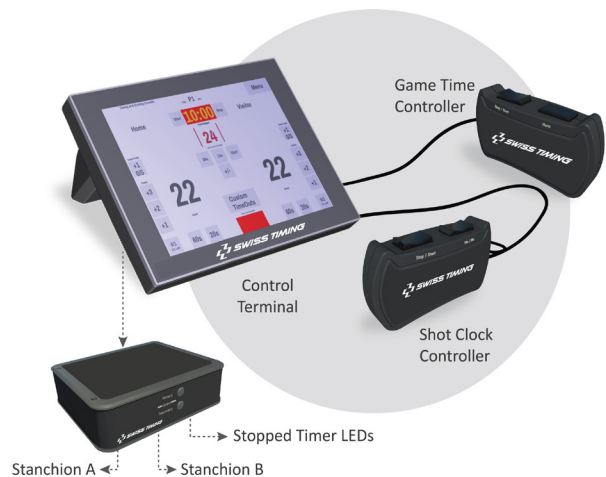

Top Features

- Integrated Timing & Scoring solution for Basketball
- Sleek, transparent double-sided Shot clock using LED technology
- Durable construction with glass faces
- Bright LED digits for excellent visibility
- Operation via large touchscreen entry Terminal and external Controllers
- FSTT timer device Primary & Secondary
- Build in shot clock buzzer
- Integrated backlights

Sound power: 110 db

Certification: CE

CONTROL TERMINAL & TIMING SPECIFICATIONS

3510.901: FSTT timer PRY & SDY with entry terminals including:

1x FIBA Timer Device Primary & Secondary

2x Entry terminals FIBA

1x Game time remote controller (Start/Stop, Horn trigger)

1x Shot clock remote controller (Start/Stop, 24/14s reset)

2x Power supply

2x Set of connecting cables

ACCESSORIES

3510.935: Set of 2 backlights for backboard

including:

2x Red lights for backboard

2x Yellow lights for backboard

Set of mounting material and cables

Also available:

- Game Time Horn
- Total faults per team table display
- Ball Possession display

Backlights